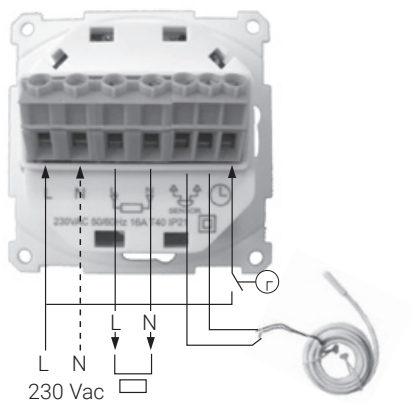

SYSTEM INFORMATION

RAYCHEM Underfloor Heating thermostats are used with:

- T2QuickNet mats 90 W/m² and 160 W/m²
- T2Red – self-regulating heating cable
- T2Reflecta + T2Red
- T2Blue 10 W/m and T2Blue 20 W/m
- T2Green 5W/m
- CeraPRO

COMPATIBILITY WITH WALL BOXES

An extra square front plate for use with square frames is standard provided.

Switch manufacturer	Light switch product range
Busch + Jäger	Reflex SI, Jussi
Eljo	Trend
Gira	ST55 Standard, E2
Jung	AS
Merten	M-Plan, M-Smart, M-Arc,

WIRING DIAGRAM

Direct connection, one heating cable

ORDERING INFORMATION

R-TE

1244-006482