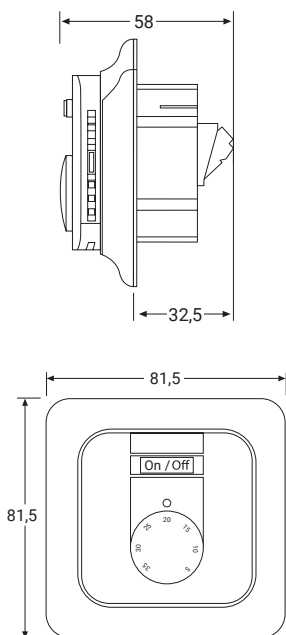

R-TE flush mounted thermostat

nVent

RAYCHEM

DESCRIPTION

Electronic thermostat specially designed to control Electrical floor heating.

- For floor or room sensing application based on a 3 m floor sensor and built-in room sensor
- Manual two-pole switch on/off
- Pilot wire for night reduction (-4 K)
- Relay 16 A
- The product is supplied with two front plates (Square and round) for system ELKO RS/B&J Jussi, ELJO Trend

OPERATING MODE

- Room sensing
- Floor sensing mode
- Room sensing with floor sensing as temperature limiter.

TECHNICAL DATA

Supply voltage	230 VAC +15%, -15%, 50/60 Hz
Main switch	Two poles 16 A
Built-in interrupter	2-pole, 16 A
Relay output- heating cable	250 V, max 16 A, resistive load (AC1)
Measuring accuracy	+/-0,1°C
Setting temperature	+5°C to 35°C
Floor limiting temperature range	10°C to 40°C
Protection class	IP21
Terminals	max 2,5 mm ²
Floor sensor type	NTC, 10KΩ/25°C
Length of floor sensor lead	3 m
Dimensions with frame	H 81,5 x W 81,5 x D 58 mm
Colour	white (RAL 9010)
Approvals	CE